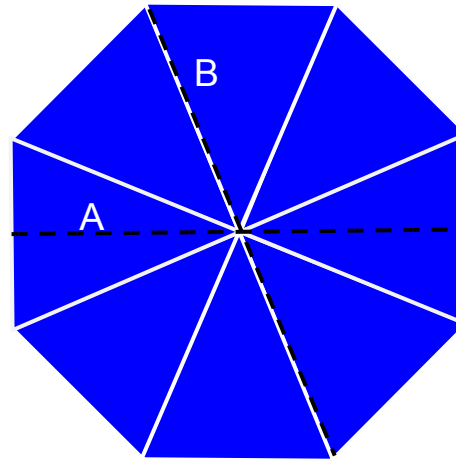

7.5ft Aluminum Patio Umbrella Dimensions

A = Edge of Canvas to Edge of Canvas

A = 79.5"

B = Tip of Rib to tip of Rib

B = 86.5"

Top View

C = Ground to Edge of Canvas

AKA Walk under height

C = 69"

D = Ground to Top of Umbrella without

Finial

D = 86"

*With Finial = 89.5"

Side View