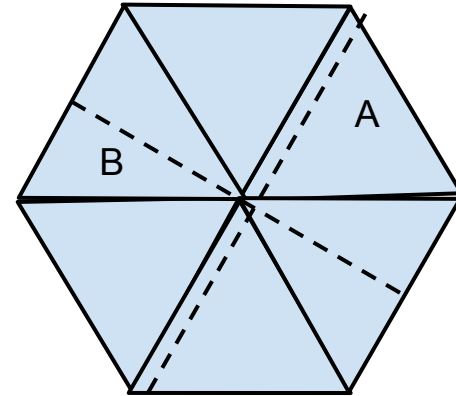

# 6.5' Wood Tilt Market Umbrella Dimensions

Top View

A = Tip of Rib to tip of Rib  
B = 77.5"

B = Edge of Canvas to Edge of Canvas  
A = 63.5"

C = Ground to Edge of Canvas  
AKA Walk under height  
C = 74.5"

D = Ground to Top of Umbrella without  
Finial  
D = 88"

\*With Finial = 91.5"

Side View