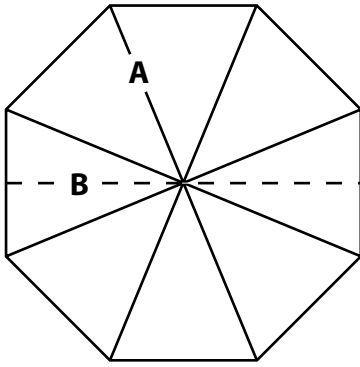

7.5' Wood Market Umbrellas & Patio Umbrellas

TOP VIEW

- A)** Tip of Rib to Tip of Rib: 87"
- B)** Edge of Canvas to Edge of Canvas: 80"

SIDE VIEW

7.5' Aluminum Market Umbrellas & Patio Umbrellas

TOP VIEW

- A)** Tip of Rib to Tip of Rib: 87"
- B)** Edge of Canvas to Edge of Canvas: 72"

SIDE VIEW