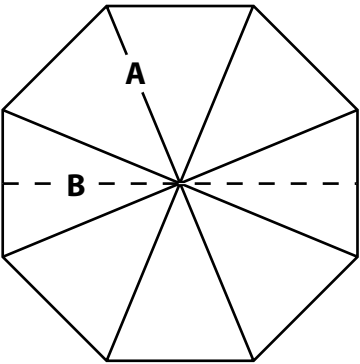

7.5' Wood Market Umbrellas & Patio Umbrellas

TOP VIEW

- A)** Tip of Rib to Tip of Rib: 87"
- B)** Edge of Canvas to Edge of Canvas: 80"

SIDE VIEW

7.5' Aluminum Market Umbrellas & Patio Umbrellas

TOP VIEW

- A)** Tip of Rib to Tip of Rib: 87"
- B)** Edge of Canvas to Edge of Canvas: 72"

SIDE VIEW