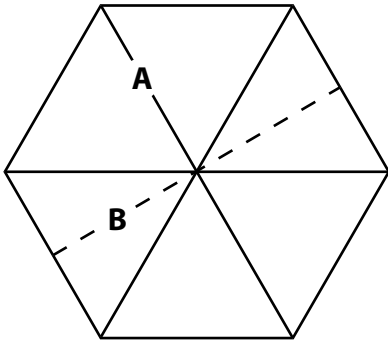

### 6.5' Tilt Market Umbrellas & Patio Umbrellas

TOP VIEW

- A)** Tip of Rib to Tip of Rib: 74"
- B)** Edge of Canvas to Edge of Canvas: 64"

SIDE VIEW