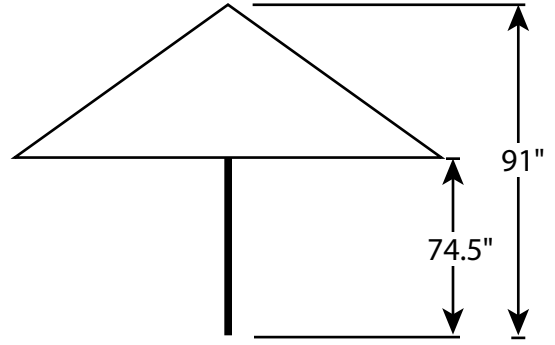

### 6.5' Tilt Market Umbrellas & Patio Umbrellas

TOP VIEW

- A)** Tip of Rib to Tip of Rib: 74"
- B)** Edge of Canvas to Edge of Canvas: 64"

SIDE VIEW