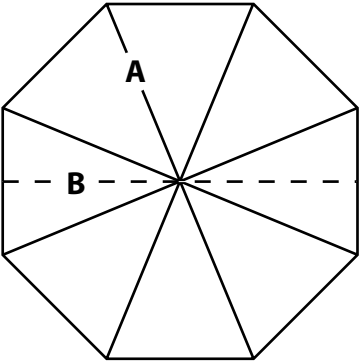

11' Wood Market Umbrellas & Patio Umbrellas

TOP VIEW

- A)** Tip of Rib to Tip of Rib: 126"
- B)** Edge of Canvas to Edge of Canvas: 114"

SIDE VIEW

11' Dark Cherry Market Umbrellas & Patio Umbrellas

TOP VIEW

- A)** Tip of Rib to Tip of Rib: 130"
- B)** Edge of Canvas to Edge of Canvas: 118"

SIDE VIEW