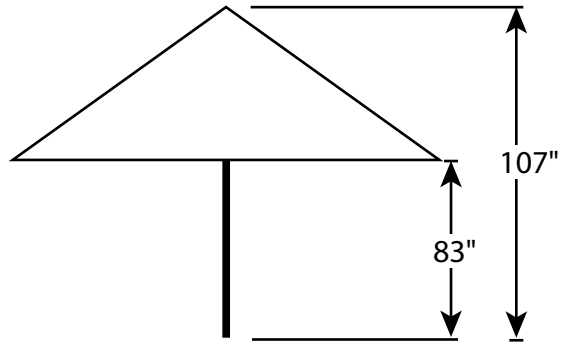

11' Wood Market Umbrellas & Patio Umbrellas

TOP VIEW

- A)** Tip of Rib to Tip of Rib: 126"
- B)** Edge of Canvas to Edge of Canvas: 114"

SIDE VIEW

11' Dark Cherry Market Umbrellas & Patio Umbrellas

TOP VIEW

- A)** Tip of Rib to Tip of Rib: 130"
- B)** Edge of Canvas to Edge of Canvas: 118"

SIDE VIEW