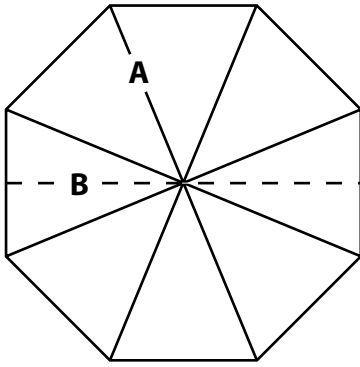

11' Wood Market Umbrellas & Patio Umbrellas

TOP VIEW

- A)** Tip of Rib to Tip of Rib: 126"
- B)** Edge of Canvas to Edge of Canvas: 114"

SIDE VIEW

11' Dark Cherry Market Umbrellas & Patio Umbrellas

TOP VIEW

- A)** Tip of Rib to Tip of Rib: 130"
- B)** Edge of Canvas to Edge of Canvas: 118"

SIDE VIEW