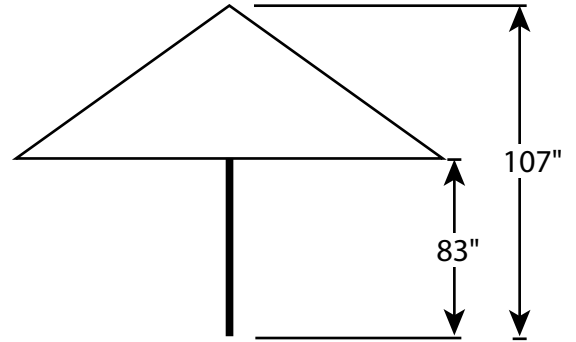

11' Wood Market Umbrellas & Patio Umbrellas

TOP VIEW

- A)** Tip of Rib to Tip of Rib: 126"
- B)** Edge of Canvas to Edge of Canvas: 114"

SIDE VIEW

11' Dark Cherry Market Umbrellas & Patio Umbrellas

TOP VIEW

- A)** Tip of Rib to Tip of Rib: 130"
- B)** Edge of Canvas to Edge of Canvas: 118"

SIDE VIEW